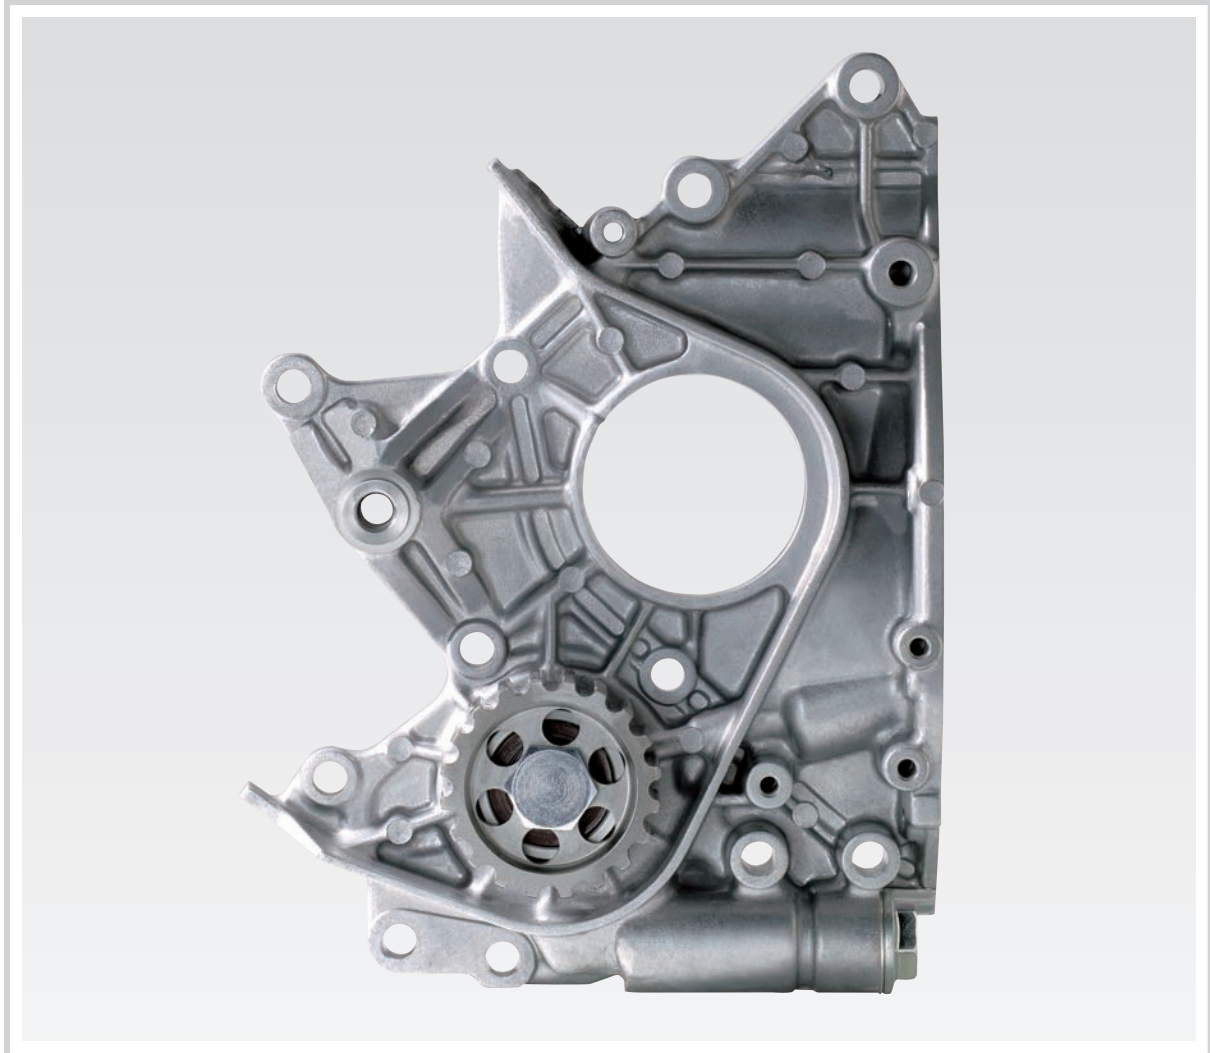

Oil Pump

Engineered to exacting OE specifications, AISIN Oil Pumps deliver ideal oil pressure to the engine without creating excess load. Lubricating critical components to extend the life of the engine, AISIN Oil Pumps are always OE Matched.

Features

- Delivers ideal oil pressure to the engine without creating excess load.
- AISIN aluminum die-casting technology allows for size and weight reduction.
- Lubricates critical components to maximize the life of the engine.

Oil pump test on engine dynamometer